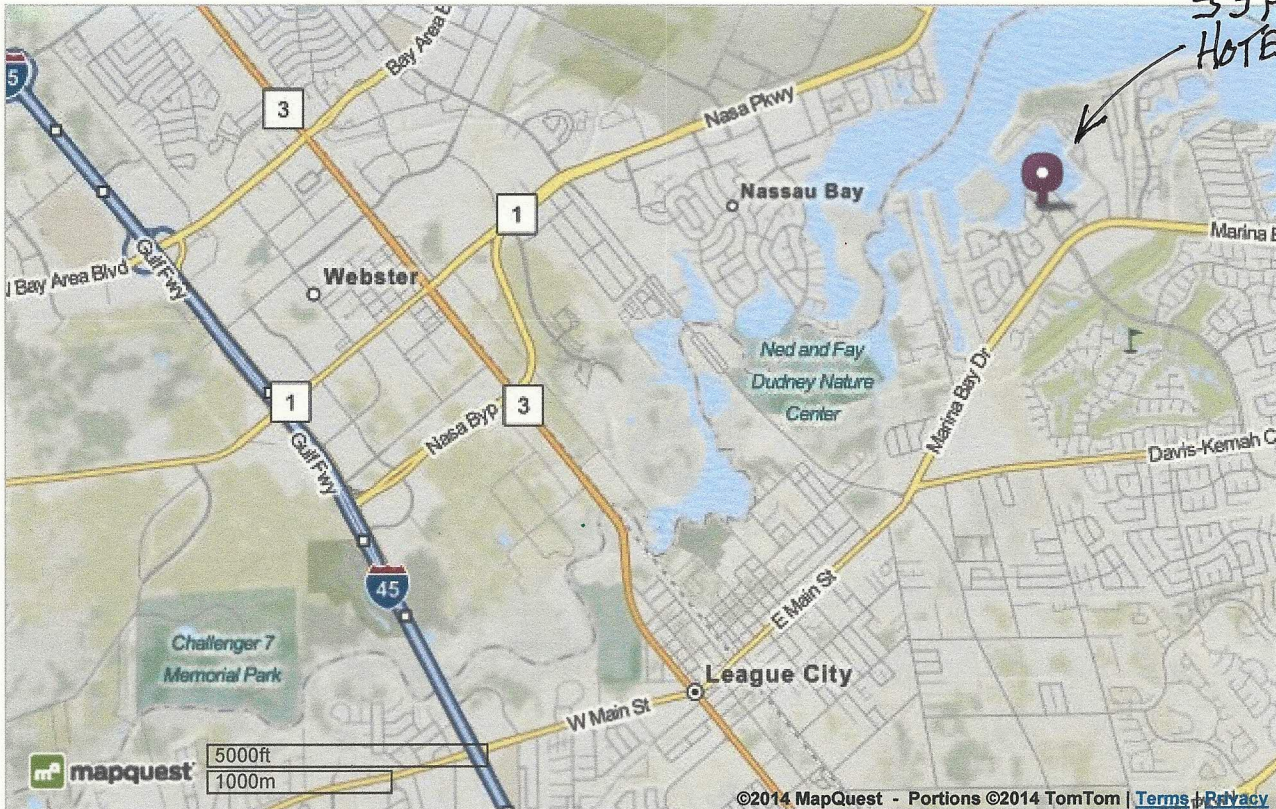

Map of:
2500 S Shore Blvd
League City, TX 77573-2998

Notes

FROM: DALLAS, HOUSTON
OR ANYPLACE ELSE

©2014 MapQuest, Inc. Use of directions and maps is subject to the MapQuest Terms of Use. We make no guarantee of the accuracy of their content, road conditions or route usability. You assume all risk of use. [View Terms of Use](#)